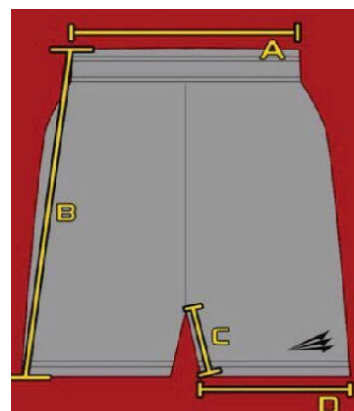

PLEASE NOTE THAT EXACT SIZE CHART MAY BE VARY BY 1 INCH EITHER DIRECTION.

**WOMENS AND GIRLS**

**WOMENS IN INCHES**

	(A) Chest	(B) Length	(C) Shoulder Width	(D) Arm Hole
WS	19	30	13	10
WM	20	31	13	10
WL	21	32	14	11
WXL	22	33	14	11
W2XL	23	34	15	12
W3XL	24	35	15	12.5
W4XL	25	36	16	13

PLEASE NOTE THAT EXACT SIZE CHART MAY BE VARY BY 1 INCH EITHER DIRECTION.

**DARK SIDE**

**LIGHT SIDE**

**YOUTH AND MENS BASKETBALL SHORTS SIZE CHART IN INCHES**

**YOUTH BOYS IN INCHES**

	(A) Waist	(B) Outseam	(C) Inseam	(D) Leg opening
YXS	8	13	5.5	10
YS	10	14	6	11
YM	12	15	6.5	13
YL	13	15	7	14
YXL	13	16	7.5	16

PLEASE NOTE THAT EXACT SIZE CHART MAY BE VARY BY 1 INCH EITHER DIRECTION.

**MENS IN INCHES**

	(A) Waist	(B) Outseam	(C) Inseam	(D) Leg opening
S	14	20	8	15
M	14	21	9	16
L	16	22	9	17
XL	17	22	10	18.5
2XL	19	23	10	19.5
3XL	21	23	11	20
4XL	22	24	11	21

PLEASE NOTE THAT EXACT SIZE CHART MAY BE VARY BY 1 INCH EITHER DIRECTION.

**GIRLS AND LADIES BASKETBALL SHORTS SIZE CHART IN CENTIMETERS**

**YOUTH GIRLS BASKETBALL SHORTS SIZE IN CENTIMETERS**

	Waist	Side Seam	Front Length	Leg Opening	Hip
GYXS	22.5	20.5	26.5	24	35
GYS	25	23	29	26	39
GYM	27.5	25.5	31.5	28	43
GYL	30	28	34	30	47
GYXL	32.5	30.5	36.5	32	51