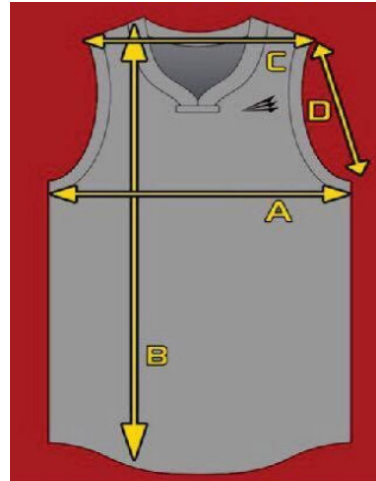

**BASKETBALL JERSEY SIZE CHART IN INCHES**

**REVERSIBLE PLAYING SINGLET**

**YOUTH IN INCHES**

	(A) Chest	(B) Length	(C) Shoulder Width	(D) Arm Hole
YXS	13	21	12	7
YS	15	22	13	7
YM	17	27	13	9
YL	19	29	14	9
YXL	20	30	14	10

PLEASE NOTE THAT EXACT SIZE CHART MAY BE VARY BY 1 INCH EITHER DIRECTION.

8 years  
10 Years

**MENS AND YOUTH**

**MENS IN INCHES**

	(A) Chest	(B) Length	(C) Shoulder Width	(D) Arm Hole
S	21	32	14	11
M	22	33	14	11
L	23	34	15	12
XL	24	35	15	12
2XL	25	36	16	12.5
3XL	26	37	16	13
4XL	27	38	17	13

PLEASE NOTE THAT EXACT SIZE CHART MAY BE VARY BY 1 INCH EITHER DIRECTION.

**GIRLS IN INCHES**

	(A) Chest	(B) Length	(C) Shoulder Width	(D) Arm Hole
GXS	13	21	12	7
GS	15	22	13	7
GM	17	27	13	9
GL	19	29	14	9
GXL	20	30	14	10