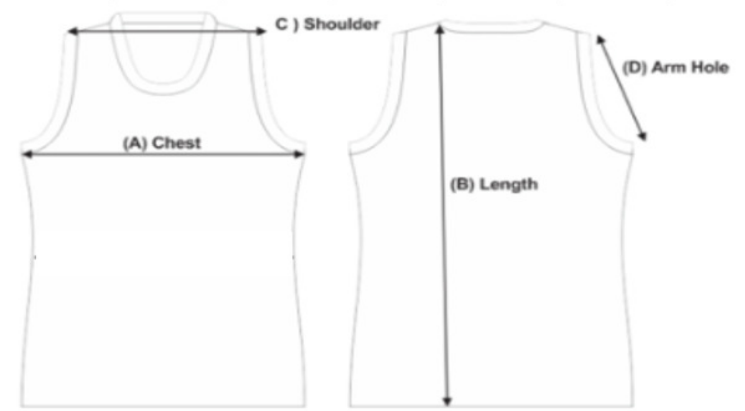

**BASKETBALL JERSEY SIZE CHART IN INCHES**

**REVERSIBLE PLAYING SINGLET**

**YOUTH IN INCHES**

	(A) Chest	(B) Length	(C) Shoulder Width	(D) Arm Hole
YXS	13	21	12	7
YS	15	22	13	7
YM	17	27	13	9
YL	19	29	14	9
YXL	20	30	14	10

PLEASE NOTE THAT EXACT SIZE CHART MAY BE VARY BY 1 INCH EITHER DIRECTION.

8 years  
10 Years

**MENS AND YOUTH**

**MENS IN INCHES**

	(A) Chest	(B) Length	(C) Shoulder Width	(D) Arm Hole
S	21	32	14	11
M	22	33	14	11
L	23	34	15	12
XL	24	35	15	12
2XL	25	36	16	12.5
3XL	26	37	16	13
4XL	27	38	17	13

PLEASE NOTE THAT EXACT SIZE CHART MAY BE VARY BY 1 INCH EITHER DIRECTION.

**GIRLS IN INCHES**

	(A) Chest	(B) Length	(C) Shoulder Width	(D) Arm Hole
GXS	13	21	12	7
GS	15	22	13	7
GM	17	27	13	9
GL	19	29	14	9
GXL	20	30	14	10

PLEASE NOTE THAT EXACT SIZE CHART MAY BE VARY BY 1 INCH EITHER DIRECTION.

**WOMENS AND GIRLS**

**WOMENS IN INCHES**

	(A) Chest	(B) Length	(C) Shoulder Width	(D) Arm Hole
WS	19	30	13	10
WM	20	31	13	10
WL	21	32	14	11
WXL	22	33	14	11
W2XL	23	34	15	12
W3XL	24	35	15	12.5
W4XL	25	36	16	13