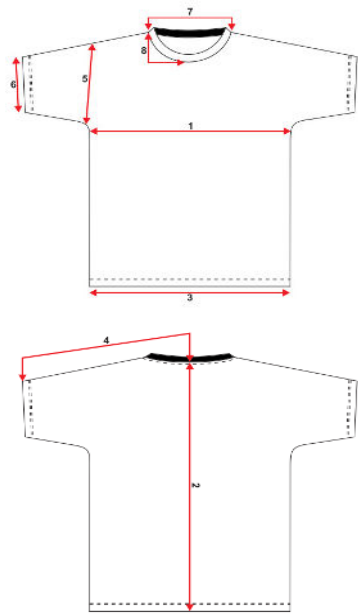

SUPPORTERS SHIRT, WARM UP SHIRT, POLOS SIZE CHART IN CENTIMETERS

Size Chart in cm (UNISEX)

	(1) Chest	(2) Length	(3) Bottom	(4) Sleeve Length CB	(5) Arm Hole	(6) Cuff Opening	(7) Neck Width
6YO	37	52	37	31	16	13	16.5
8YO	39	55	39	33	17	13.5	17
10YO	41	58	41	35	18	14	17.5
12YO	43	61	43	37	19	14.5	18
2XS	45	64	45	39	20	15	18.5
XS	47	67	47	41	21	15.5	19
S	50	70	50	43	22	16	19.5
M	53	72	53	45.5	23	17	20
L	56	74	56	47.5	24	18	20.5
XL	59	76	59	49.5	25	20	21
2XL	62	78	62	52	26	21	21.5
3XL	65	80	65	54	27	22	22
4XL	68	82	68	56	28	23	22.5
5XL	71	84	71	58	29	23	23

PLEASE NOTE THAT EXACT SIZE CHART MAY BE VARY BY 2cm EITHER DIRECTION.

PLEASE NOTE: Supporters shirts are short sleeves, and Warm Up shirts are long sleeves.